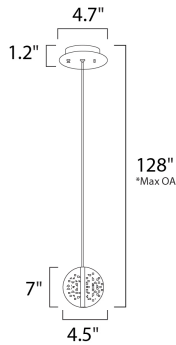

\*max overall height of fixture

**MEASUREMENTS**

- DIMENSION : 4.5" W x 7" H
- MAX OAH : 128" OAH
- CANOPY : 4.7" W x 1.2" H x 4.7" L
- HANGABLE WEIGHT : 2.2 lb

**LAMPING**

- INPUT VOLTAGE : V
- LUMENS : 320 Rated
- BULB : 1 x 20W Xenon 12V G4 , 20W Total
- BULB INCLUDED : (Included)
- DIMMABLE : Electronic Low Voltage (ELV)
- COLOR\_TEMP : 2900K